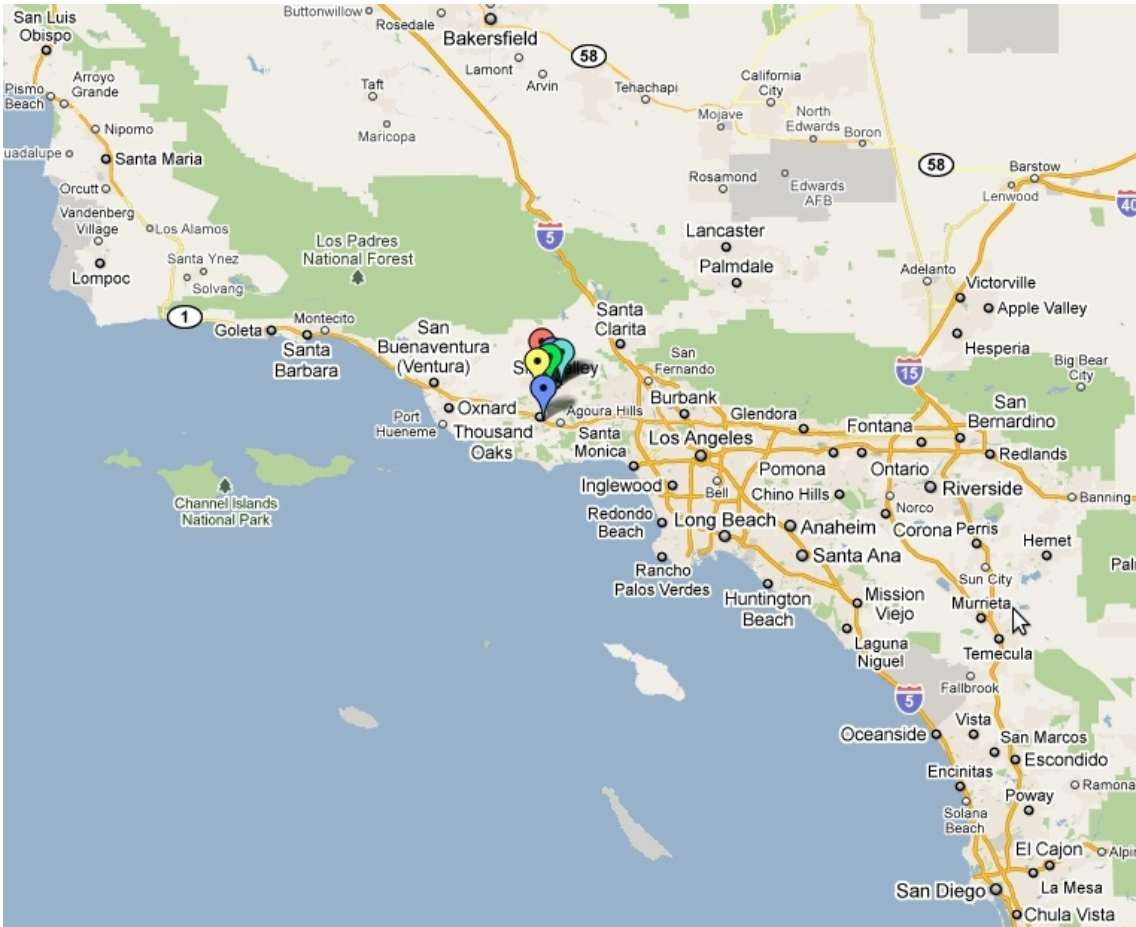

# Printable Tournament Maps 2011

**Map of Southern California**

**Map of San Fernando Valley**

📍 Moorpark College 📍 Rancho Madera Community Park 📍 Sunset Hills Country Club 📍 Hyatt Westlake Hotel 📍 Posada Royale Hotel 📍  
Rancho Simi Community Park

## Map of Tournament Locations

**Moorpark College Field Maps**

**Rancho Madera Community Park**

## Rancho Simi Community Park