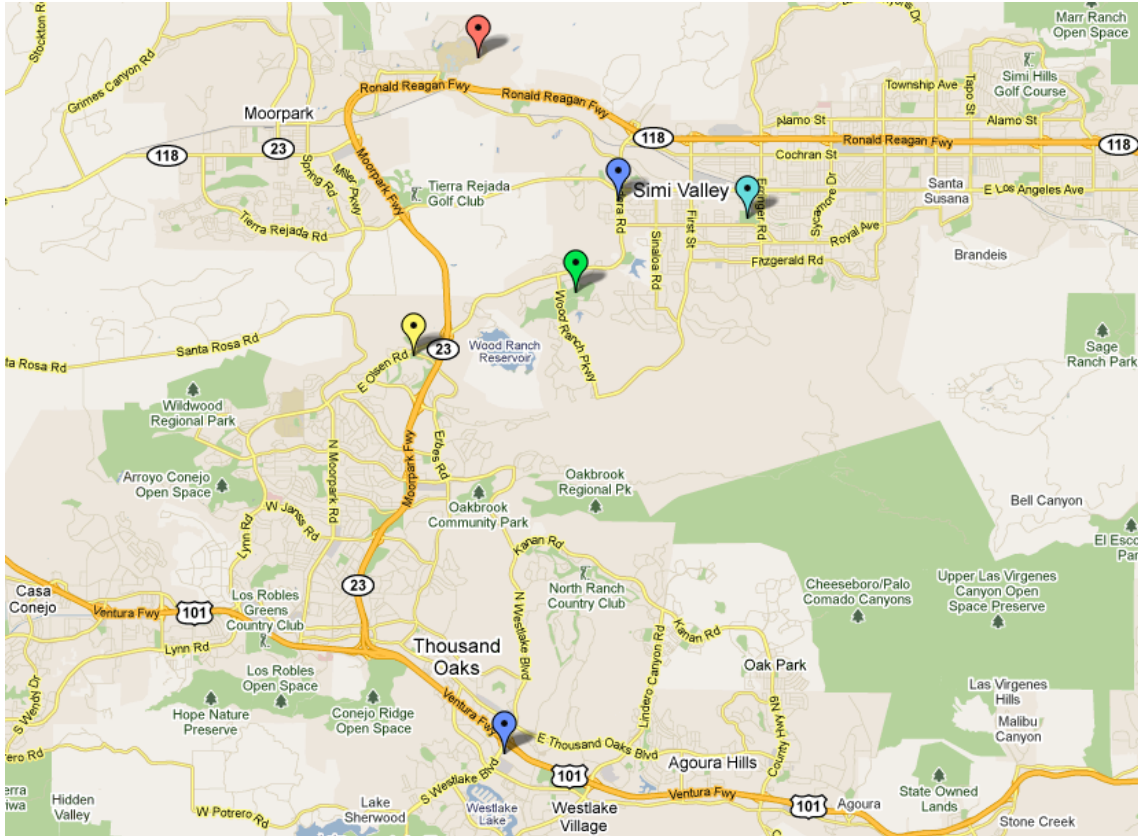

# Printable Tournament Maps 2011

**Map of Southern California**

**Map of San Fernando Valley**

📍 Moorpark College 📍 Rancho Madera Community Park 📍 Sunset Hills Country Club 📍 Hyatt Westlake Hotel 📍 Posada Royale Hotel 📍  
Rancho Simi Community Park

## Map of Tournament Locations

**Moorpark College Field Maps**

**Rancho Madera Community Park**

## Rancho Simi Community Park